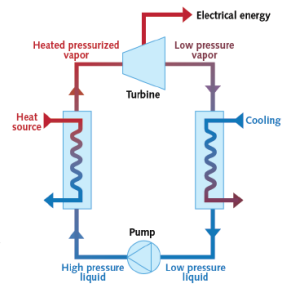

ORC Technology

The Organic Rankine Cycle is a thermodynamical cycle allowing electricity generation from Heat.

The ORC is a closed loop similar to a steam cycle but uses an organic working fluid instead.

1. ORC technology's main advantages are :
2. Good efficiency even with low temperature heat sources.
   - Low maintenance and reduced owning costs.

ORCs work with a large scale of heat sources and provide a profitable way to produce electricity either consumed or injected to the grid.