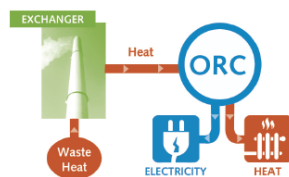

## PRODUCTION D'ELECTRICITE PAR ORC (5 kW/h A 1 MW/h)

### ORC Technology

The Organic Rankine Cycle is a thermodynamical cycle allowing electricity generation from Heat.

The ORC is a closed loop similar to a steam cycle but uses an organic working fluid instead.

- ORC technology's main advantages are :
- Good efficiency even with low temperature heat sources.
  - Low maintenance and reduced owning costs.

ORCs work with a large scale of heat sources and provide a profitable way to produce electricity either consumed or injected to the grid.

### Waste heat recovery

The ORC can be used for recovery of waste heat in industrial processes. It converts waste energy into high value electricity.

Adresse : 565, Avenue du Prado  
13008 MARSEILLE CEDEX 08 - FRANCE